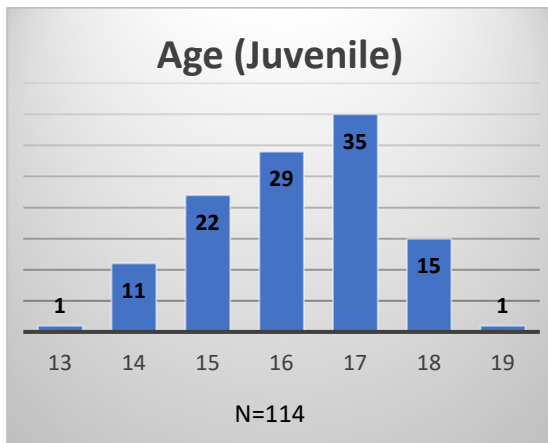

Daily Data Dashboard – January 27, 2023

Demographics for JTDC Population

Friday Morning Midnight Count

Total # of probation Involved youth¹: 1,066

¹ Probation Active: Any youth who is pending sentencing with an active social history, has been formally placed on probation or supervision with Cook County Juvenile Probation on the date of the report.

*Age, Gender and Race for Criminal Court population (N=1) is not represented in this report.

Data sources: cFive Supervisor – Probation Population and RMIS – JTDC Population

Daily Data Dashboard – January 27, 2023
Demographics for JTDC Population
Friday Morning Midnight Count