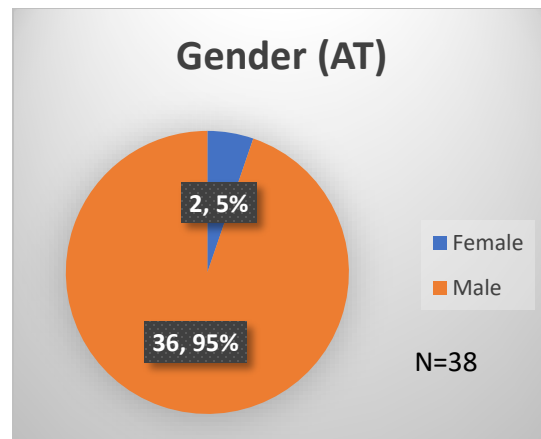

Daily Data Dashboard – January 27, 2023

Demographics for JTDC Population

Friday Morning Midnight Count

Total # of probation Involved youth¹: 1,066

¹ Probation Active: Any youth who is pending sentencing with an active social history, has been formally placed on probation or supervision with Cook County Juvenile Probation on the date of the report.

*Age, Gender and Race for Criminal Court population (N=1) is not represented in this report.

Data sources: cFive Supervisor – Probation Population and RMIS – JTDC Population

Daily Data Dashboard – January 27, 2023
Demographics for JTDC Population
Friday Morning Midnight Count