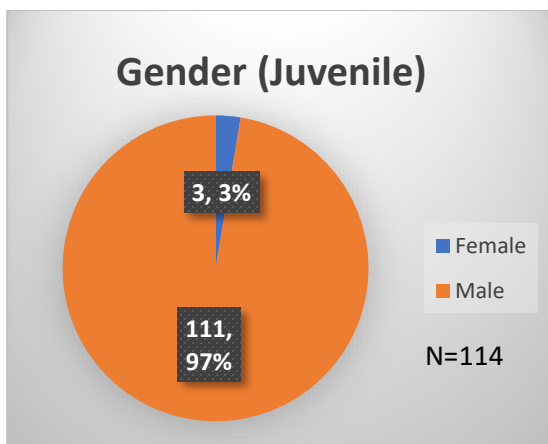

Daily Data Dashboard – January 27, 2023

Demographics for JTDC Population

Friday Morning Midnight Count

Total # of probation Involved youth¹: 1,066

¹ Probation Active: Any youth who is pending sentencing with an active social history, has been formally placed on probation or supervision with Cook County Juvenile Probation on the date of the report.

*Age, Gender and Race for Criminal Court population (N=1) is not represented in this report.

Data sources: cFive Supervisor – Probation Population and RMIS – JTDC Population

Daily Data Dashboard – January 27, 2023
Demographics for JTDC Population
Friday Morning Midnight Count