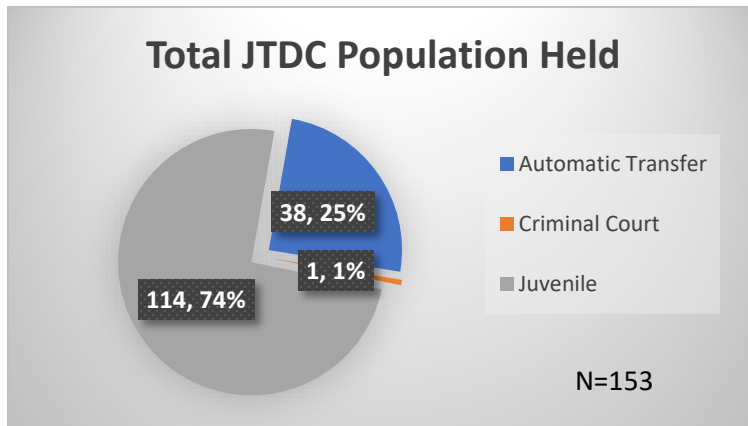

Daily Data Dashboard – January 27, 2023

Demographics for JTDC Population

Friday Morning Midnight Count

Total # of probation Involved youth¹: 1,066

¹ Probation Active: Any youth who is pending sentencing with an active social history, has been formally placed on probation or supervision with Cook County Juvenile Probation on the date of the report.

*Age, Gender and Race for Criminal Court population (N=1) is not represented in this report.

Data sources: cFive Supervisor – Probation Population and RMIS – JTDC Population

Daily Data Dashboard – January 27, 2023
Demographics for JTDC Population
Friday Morning Midnight Count