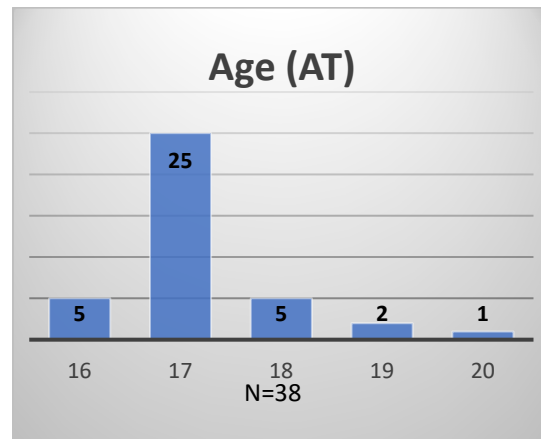

Daily Data Dashboard – January 27, 2023

Demographics for JTDC Population

Friday Morning Midnight Count

Total # of probation Involved youth¹: 1,066

¹ Probation Active: Any youth who is pending sentencing with an active social history, has been formally placed on probation or supervision with Cook County Juvenile Probation on the date of the report.

*Age, Gender and Race for Criminal Court population (N=1) is not represented in this report.

Data sources: cFive Supervisor – Probation Population and RMIS – JTDC Population

Daily Data Dashboard – January 27, 2023
Demographics for JTDC Population
Friday Morning Midnight Count